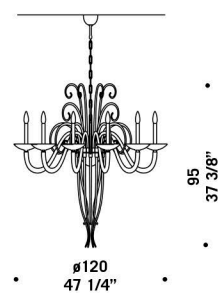

lacquered metal structure.

6014 K12

12 x max 46W E14 +
HSGSB/C/UB
alogeno chiara
clear halogen

4 x max 20W G9
HSGST/C/UB
alogeno bispina
halogen bi-pin

12 x E14 LED
LED light bulb

4 x G9 LED
LED light bulb